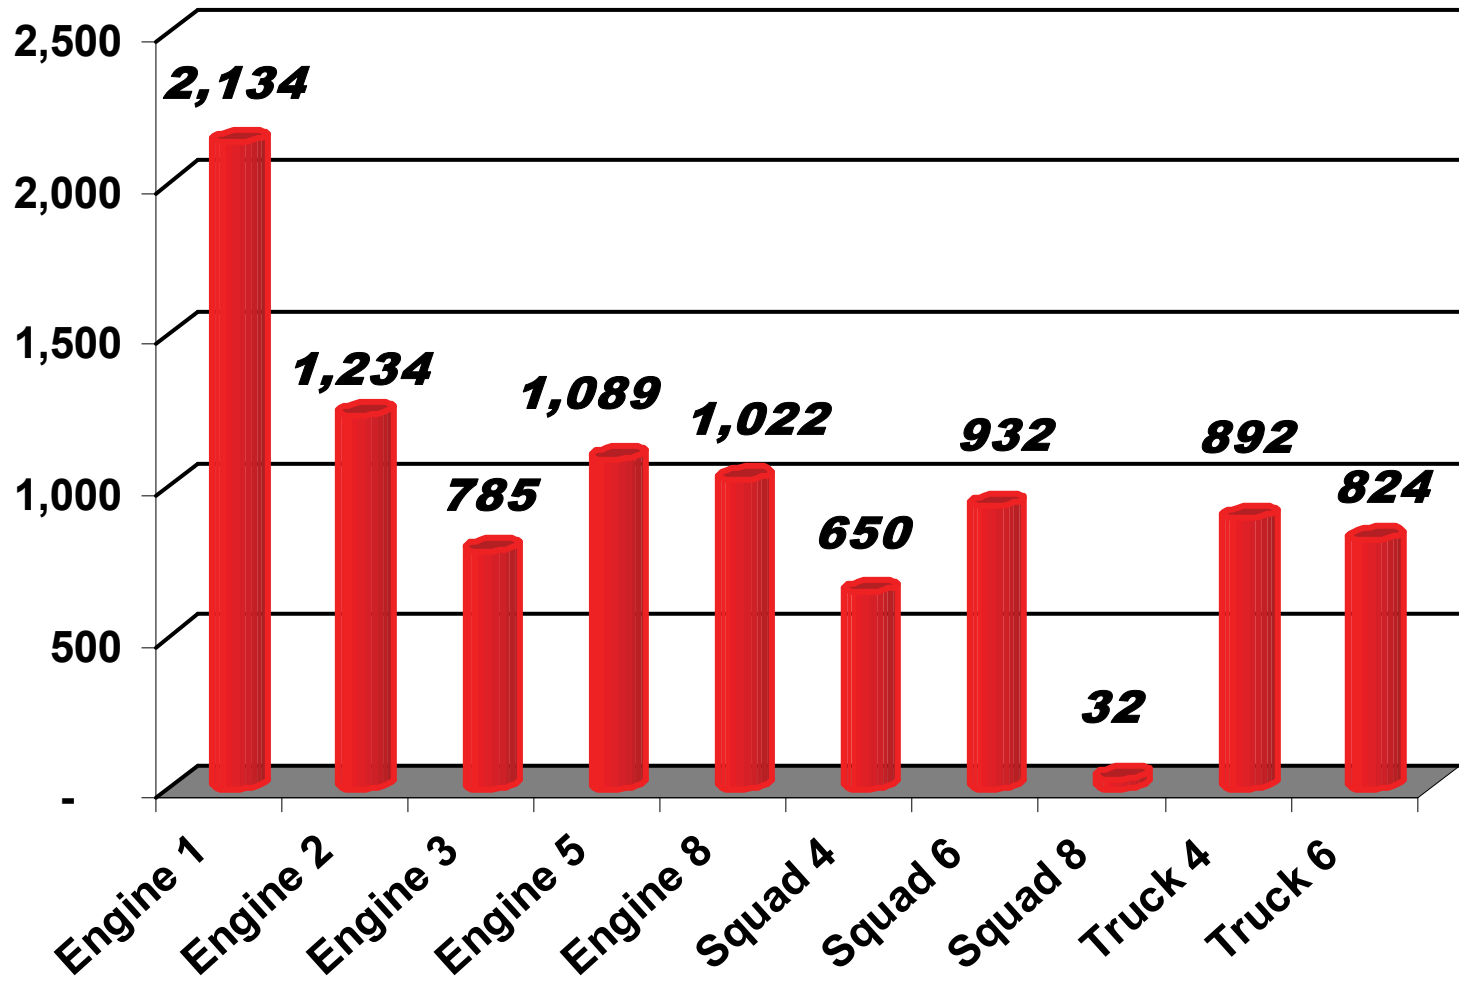

2006 Total Calls—8,093

Represents responses in each Station's primary response area only

Total runs by apparatus
Includes responses into other Station's primary area

2006 runs by property use