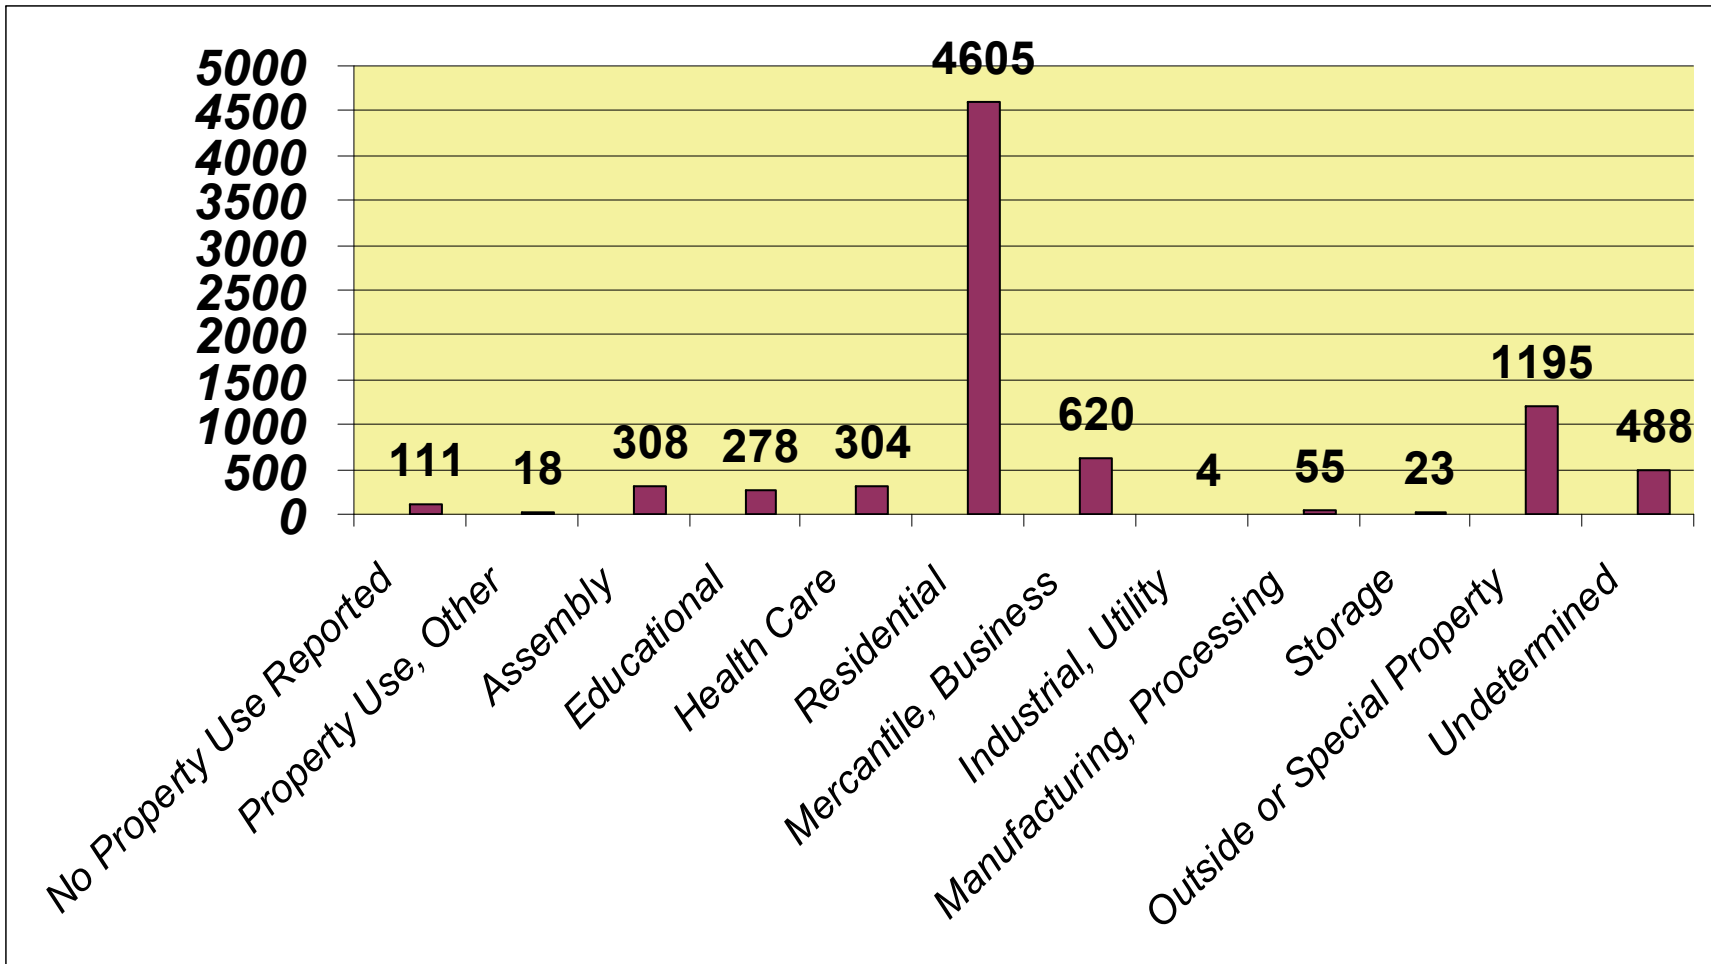

2006 Total Calls—8,093

Represents responses in each Station's primary response area only

Total runs by apparatus
Includes responses into other Station's primary area

2006 runs by property use